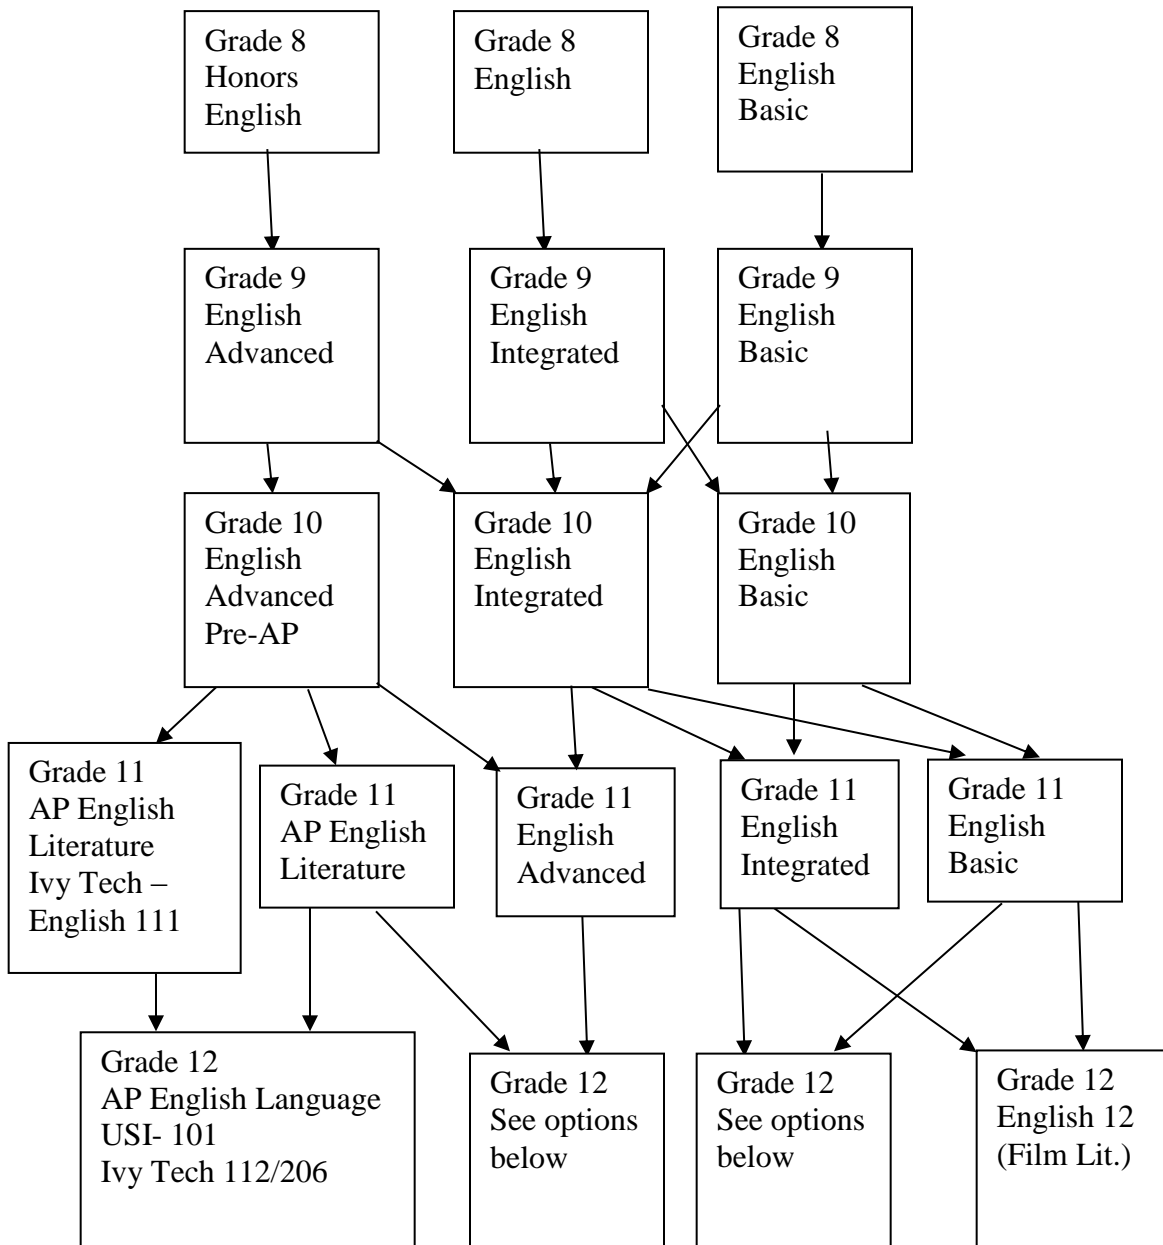

ENGLISH SEQUENCE at CASTLE HIGH SCHOOL

- Electives**
- Advanced Speech (CAP) – Grade 12
 - Advanced Speech – Grade 12
 - Creative Writing – Grade 12
 - Genres of Literature - Grade 12
 - Film Literature – Grade 12
 - Journalism – Grade 10-12
 - Newspaper – Grade 10-12
 - Yearbook – Grade 10-12

- Grade 12 – Options**
- Advanced Speech (CAP) (1st or 2nd sem.)
 - Advanced Speech (1st or 2nd sem.)
 - Creative Writing (1st or 2nd sem.)
 - Expository Writing (1st or 2nd sem.)
 - Genres of Literature (1st or 2nd sem.)
 - English Literature (full year)
 - Advanced Composition (full year)
 - English 12 (Film Lit.) (full year)