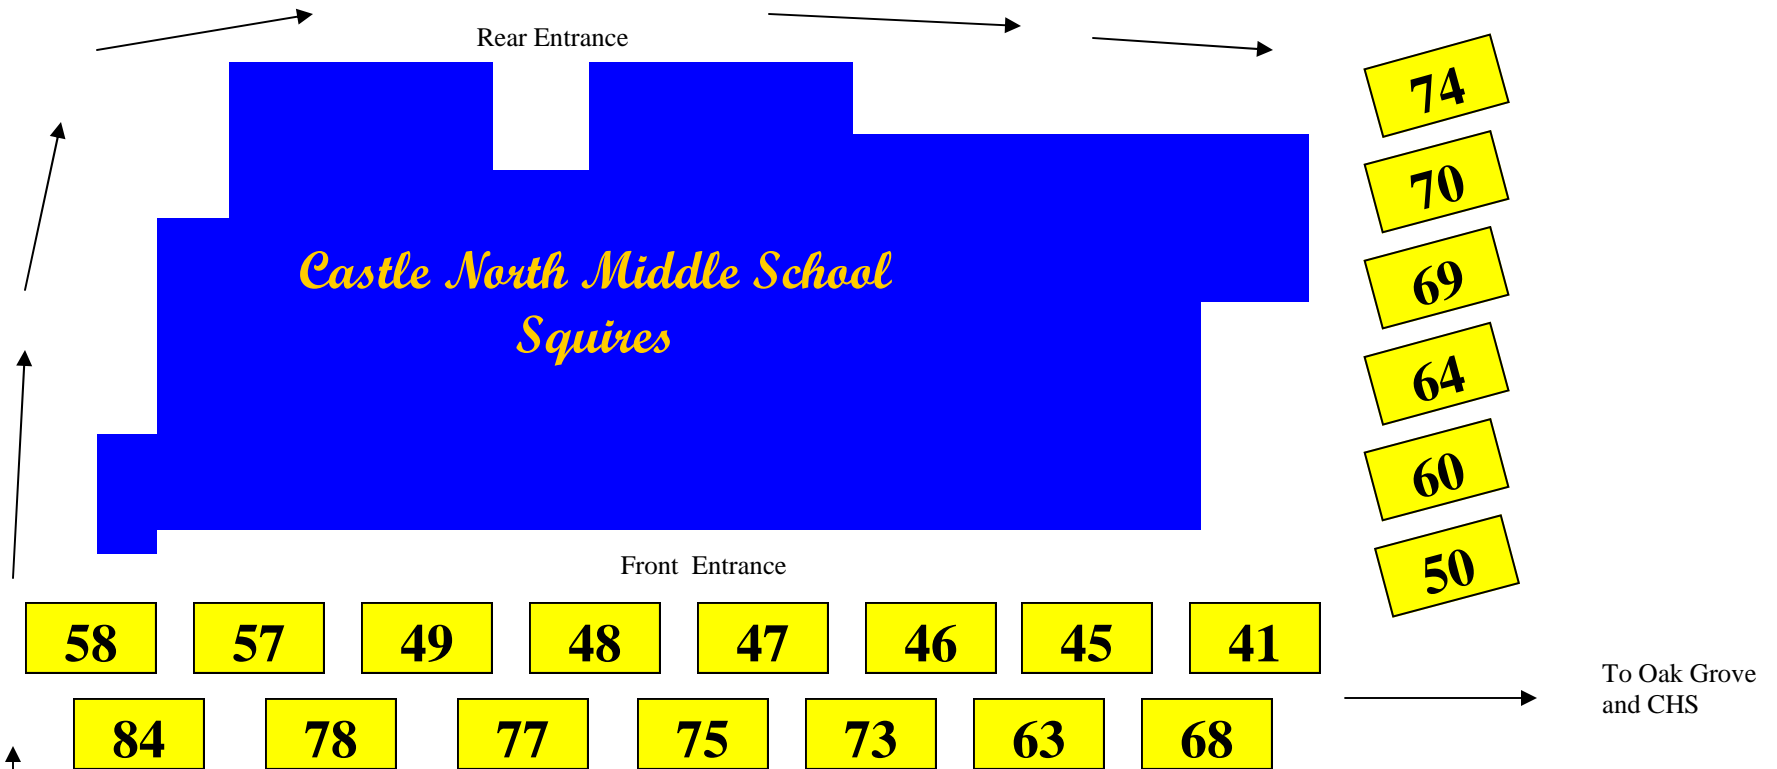

CASTLE NORTH MIDDLE SCHOOL (PM) BUS LINE-UP

Shuttles CNMS to CHS	
60	71
45	80
63	Excel