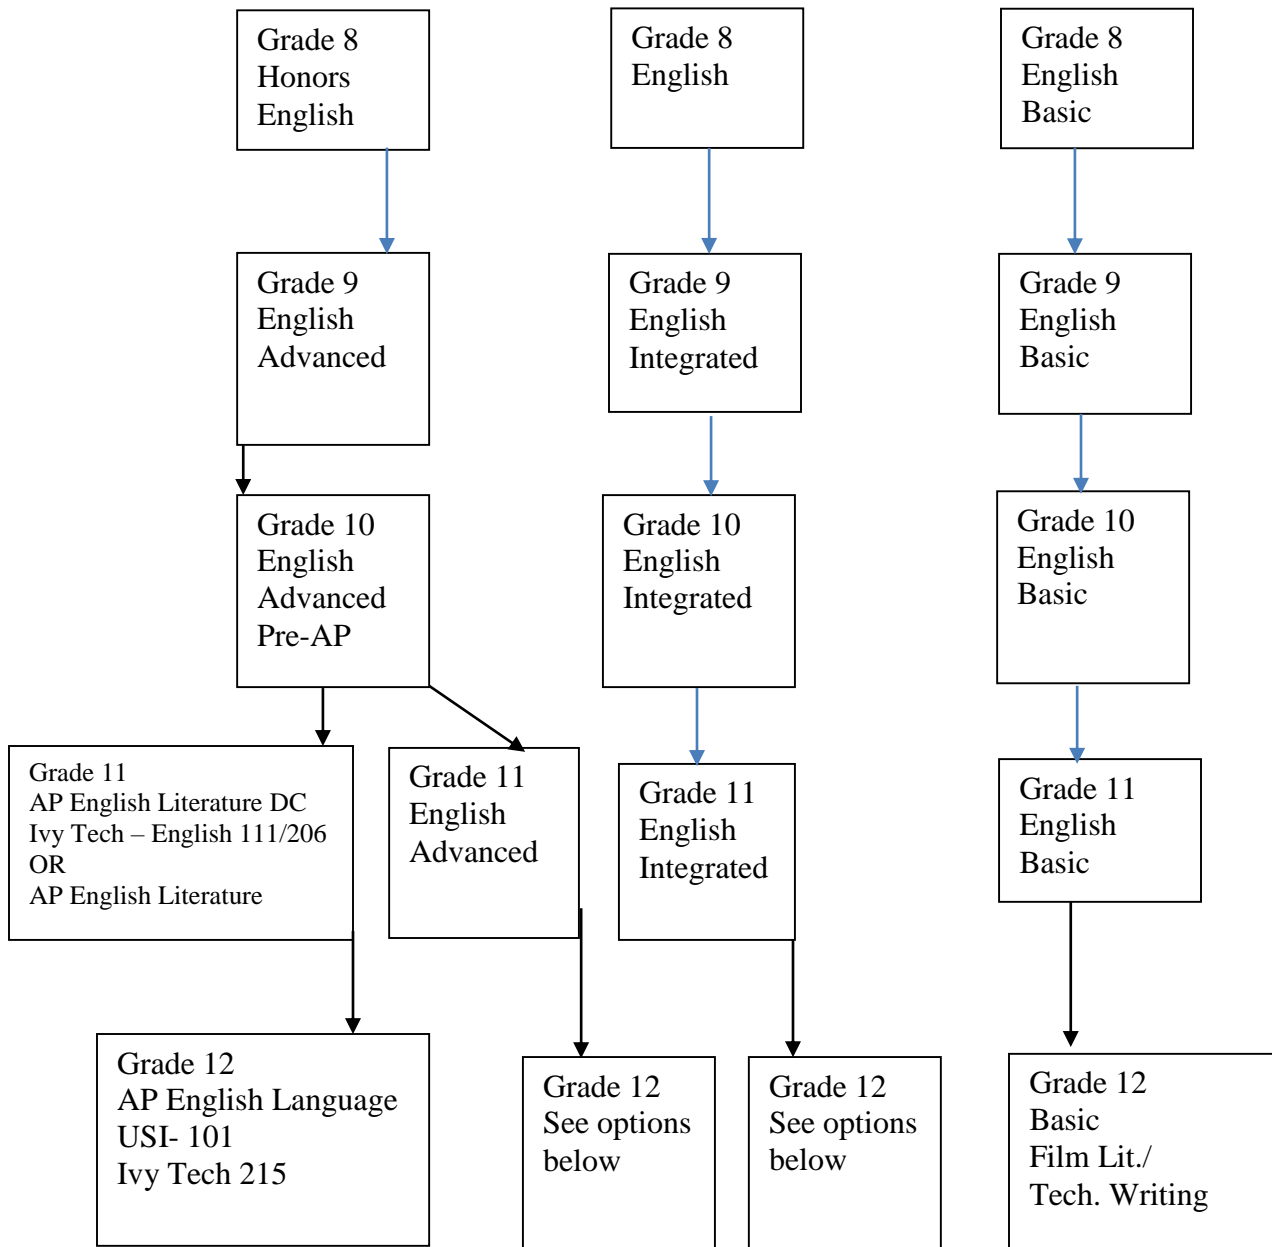

ENGLISH SEQUENCE at CASTLE HIGH SCHOOL

Grade 12 – Options
 English 12 Advanced (full year)
 English 12 Integrated (full year)
 Advanced Speech (DC) (1st or 2nd sem.)
 Genres of Literature (DC) (1st or 2nd sem.)
 Advanced Speech (1st or 2nd sem.)
 Creative Writing (1st or 2nd sem.)

Electives
 Advanced Speech (DC) – Grade 12
 Genres of Literature (DC) – Grade 12
 Advanced Speech – Grade 12
 Creative Writing – Grade 12
 Film Literature – Grade 12
 Journalism – Grade 10-12
 Newspaper – Grade 10-12
 Yearbook – Grade 10-12